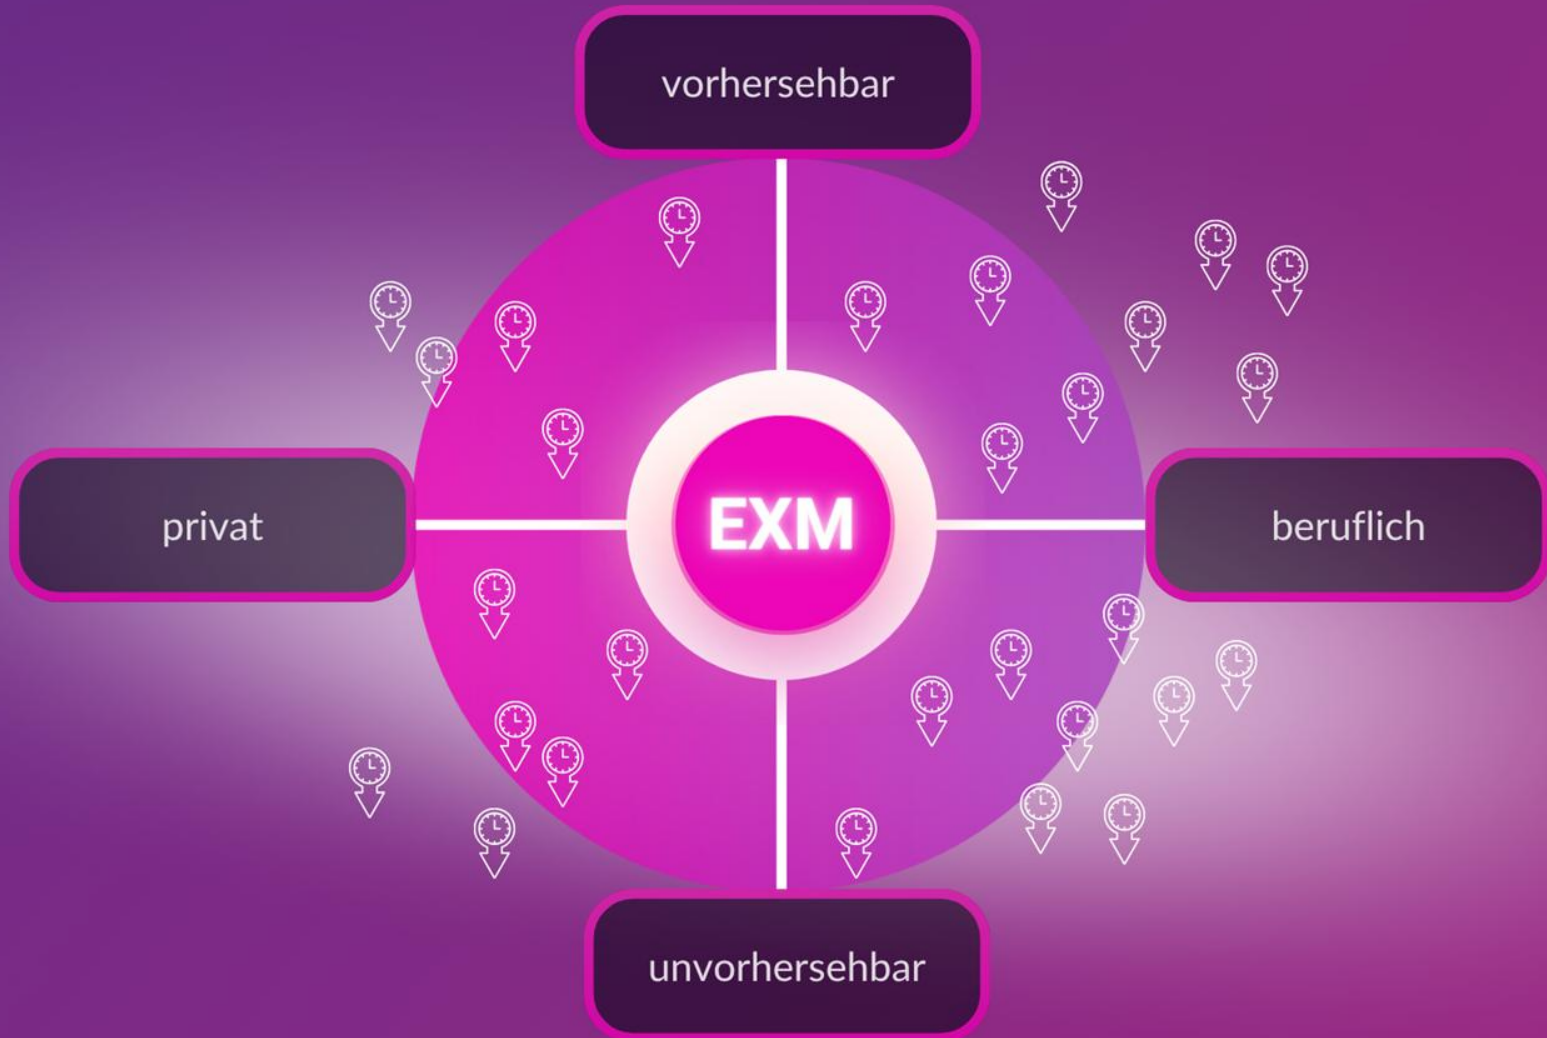

# IMPLEMENTIERUNG EX MANAGEMENT

Maximilian Lammer

Mit-Initiator & Employee Experience Experte

moments that  
matter

moments that  
matter