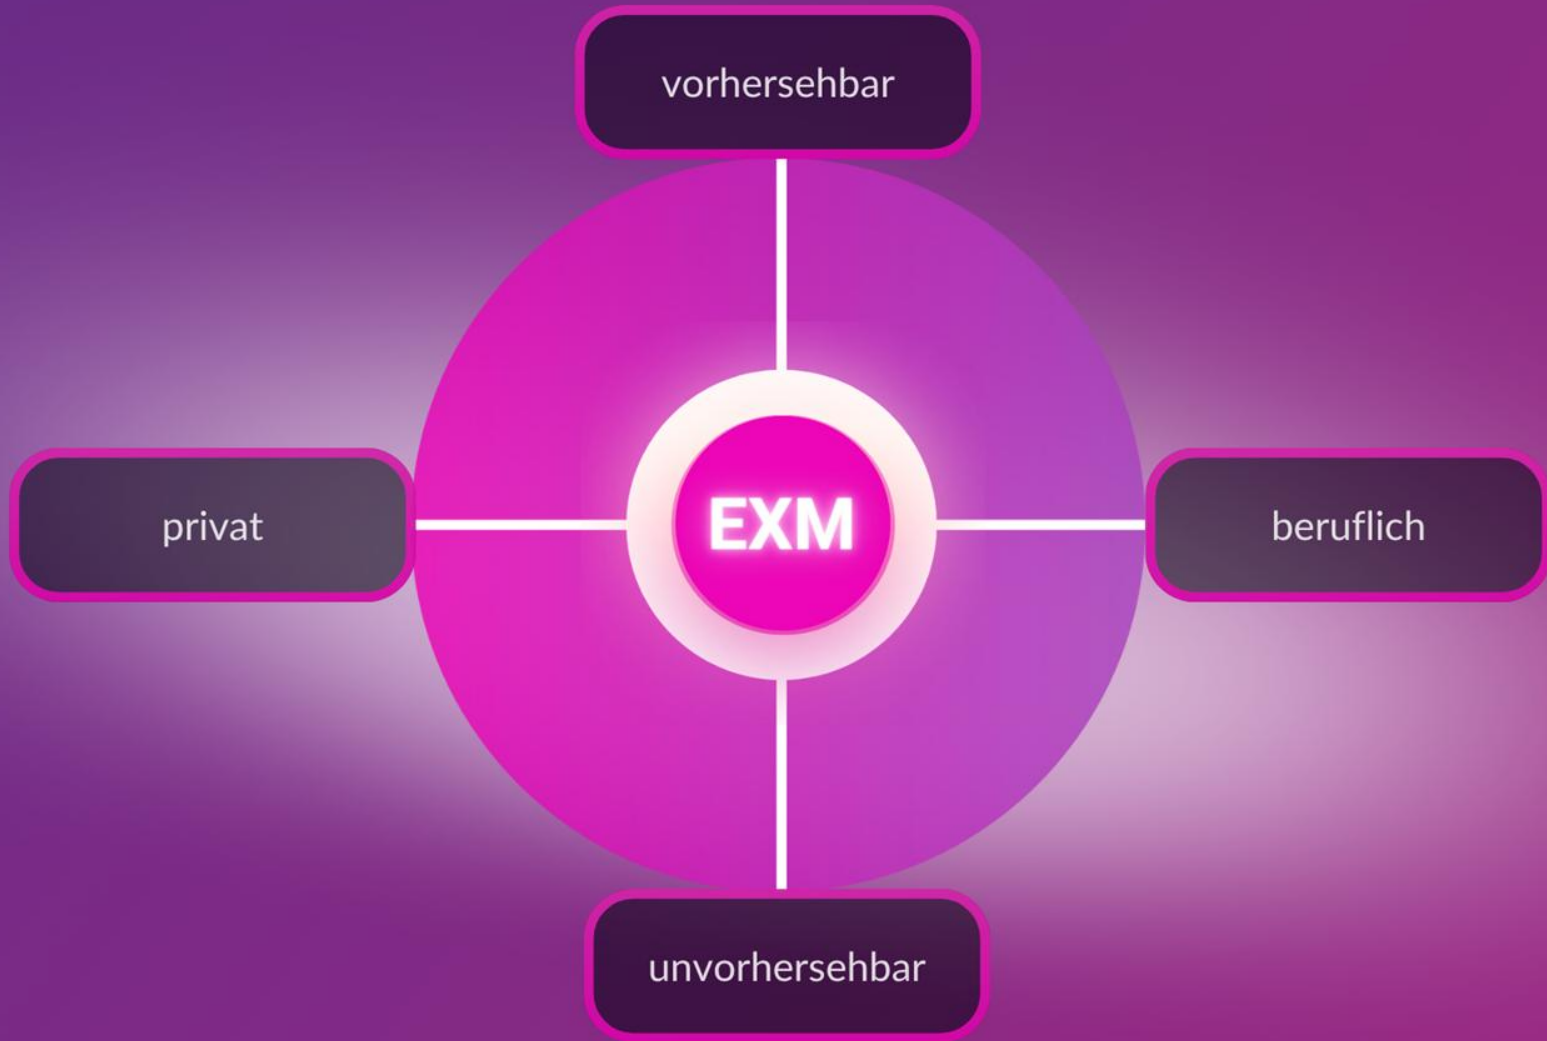

# IMPLEMENTIERUNG EX MANAGEMENT

Maximilian Lammer

Mit-Initiator & Employee Experience Experte

moments that  
matter

moments that  
matter