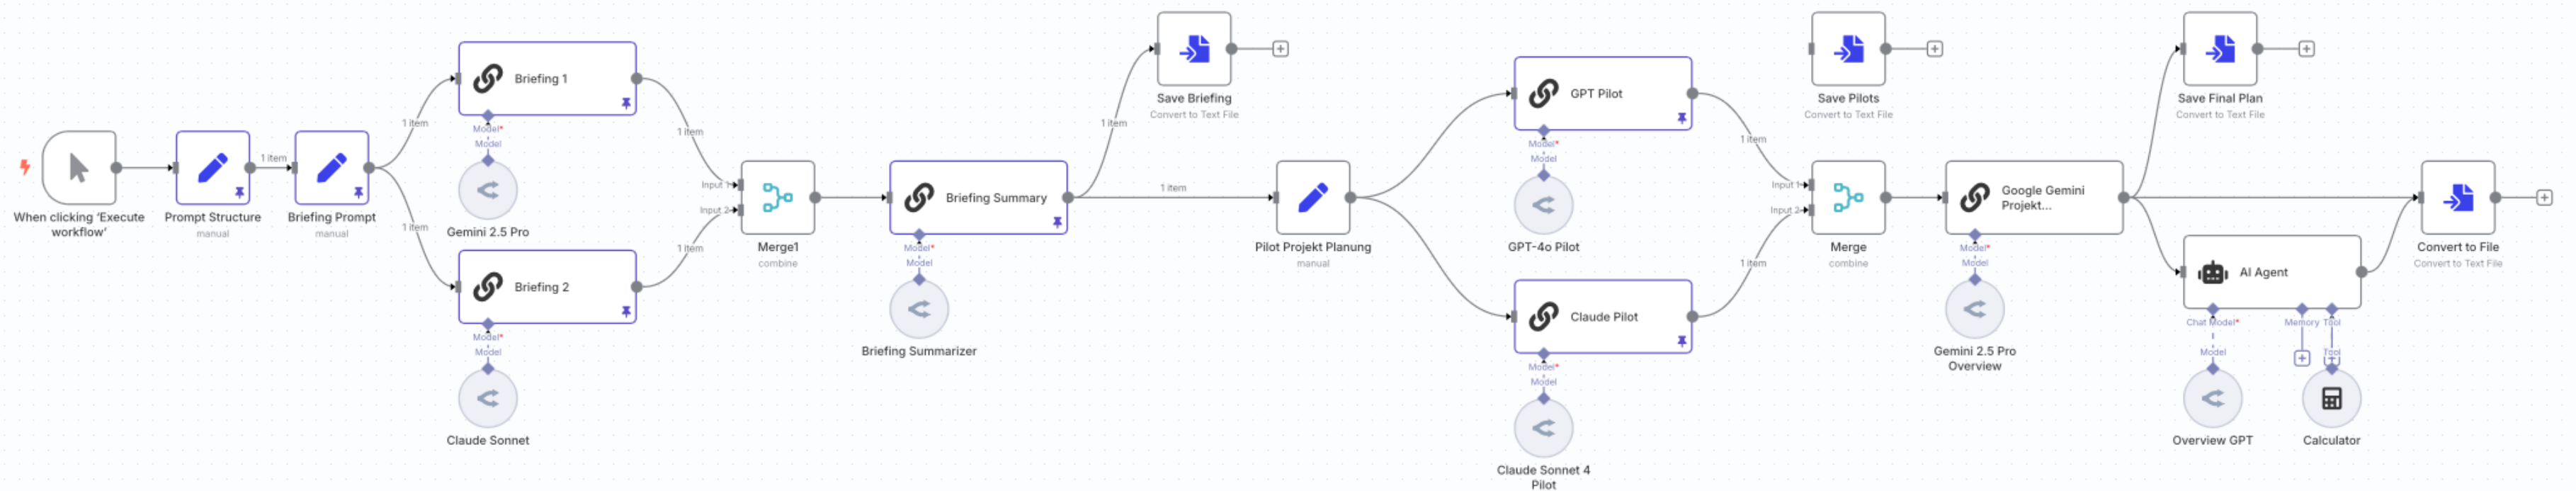

Cursor Tab Screen Reader Optimized Ln 1, Col 1 Spaces: 4 UTF-8 LF Python 3.13.2 ('youtube_env': venv)

Visual Prompting

2) Build an **interactive app** from a sketch

Team statt Assistenz

- Personal / Piloten Planung + Add tag
- Overview
- Personal
- Shared with you
- Projects
- Executive Coach...

Inactive Share Save 134,734

Editor Executions Evaluations

- Admin Panel
- Templates
- Variables
- Insights
- Help
- What's New
- Jürgen

Visual representation of workflow data or logs, showing a grid of colored squares.